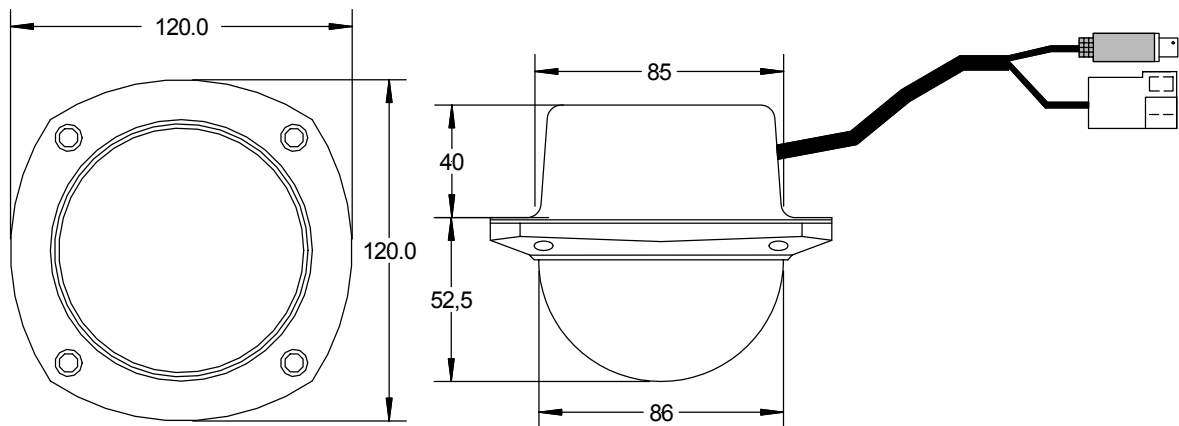

Product sheet

Colour Dome Camera ROEN1 CCC100-3.6

Article Number: 300180

Short description:

- For installation on ceiling and wall
- Clear dome with black interior inset
- Vandalism-proof casing
- Backlight compensated
- 420 TV lines
- 0.5 Lux

Specification

Recording sensor	1/3"Interline Transfer CCD
System	PAL
Backlight compensation	Automatic
Synchronisation	Internal
Sensitivity	0.5 Lux (on sensor)
Horizontal resolution	420 TV lines
Lens	3,6 mm (53° vertical / 71° horizontal)
Image elements	about 290,000
Signal/noise ratio	>48 dB (AGC off)
Linear shutter (ESC)	1/50 to 1/100,000 sec., depending on brightness
Gamma correction	about 0.45
Video output	BNC / FBAS 1 VSS / 75 Ohm
Voltage input	Fast-in /fast-on adaptor, 2 pole
Operational voltage	12 V DC
Power input	0,15 A
Horizontal rotation range	360°
Vertical rotation range	about 0-70°
Temperature range	-25° to +70° C
Storage temperature	-40° to +70° C
Camera casing	Aluminium
Colour	RAL 9002
Dimensions W x H x D	120 x 92.5 x 120 mm
Total weight	600 g

Product sheet

Colour Dome Camera ROEN1 CCC100-3.6

Meets the following railway standards:

Climate-proof and shake-proof	EN 50155
Electro-magnetic compatibility (EMC)	EN 50121-3-2
Emitted interference	EN 55022
Interference voltage (vehicle)	VDE 0879 KI 3
Burst	IEC 1000-4-4
ESD	IEC 1000-4-2
Surge	IEC 1000-4-5
Sinusoidal HF	IEC 1000-4-6 Grd.3
Interference resistance	IEC 1000-4-3 10V/m
Interference resistance	ENV 50204
Flammability	DIN 5510